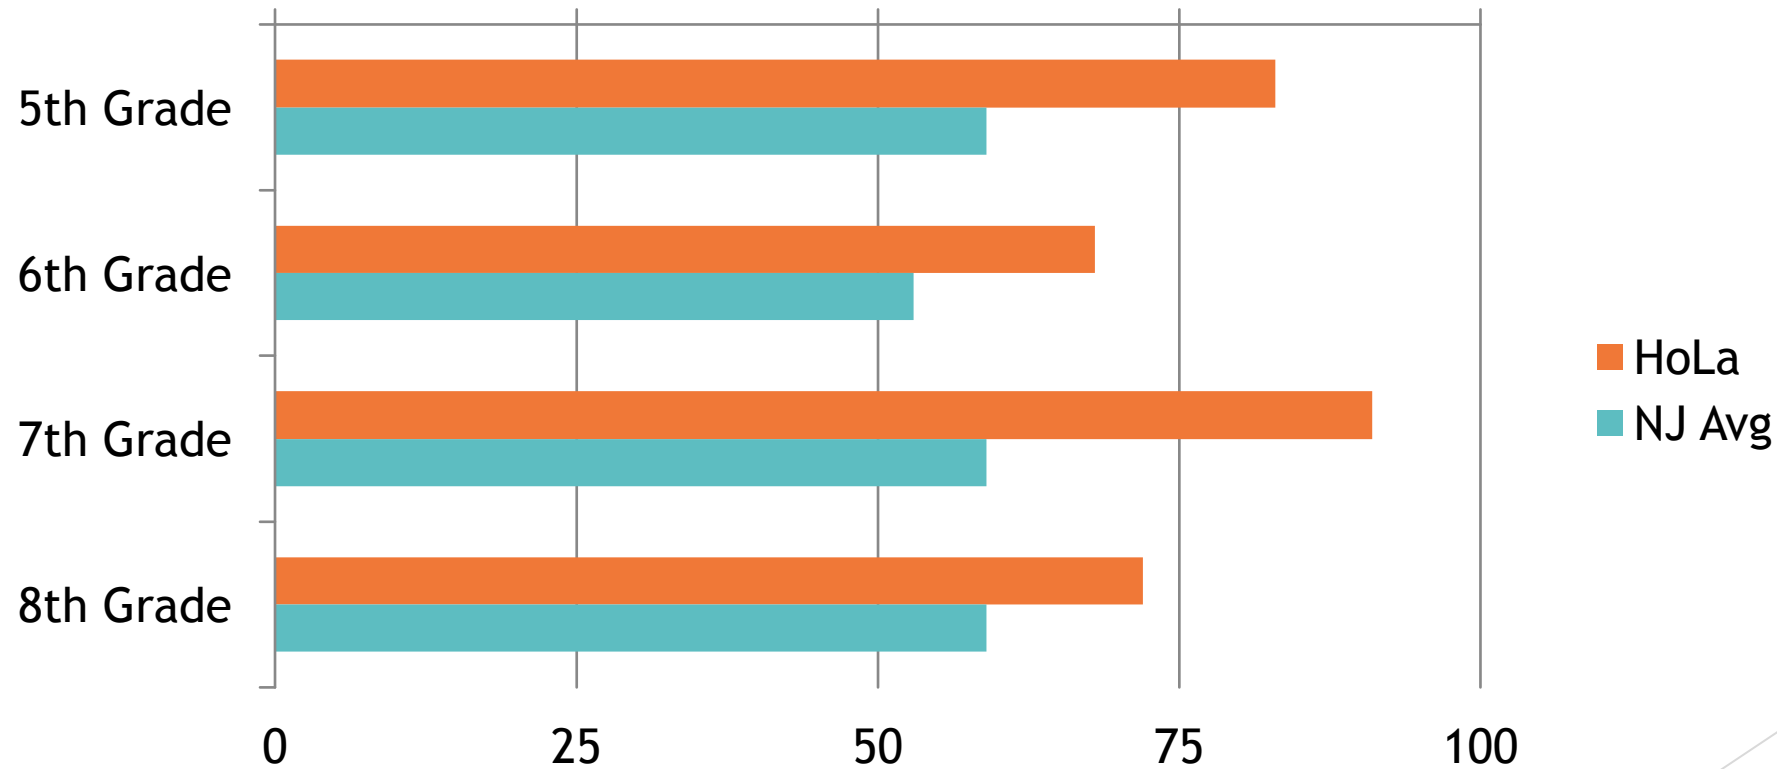

2017 PARCC: English Language Arts