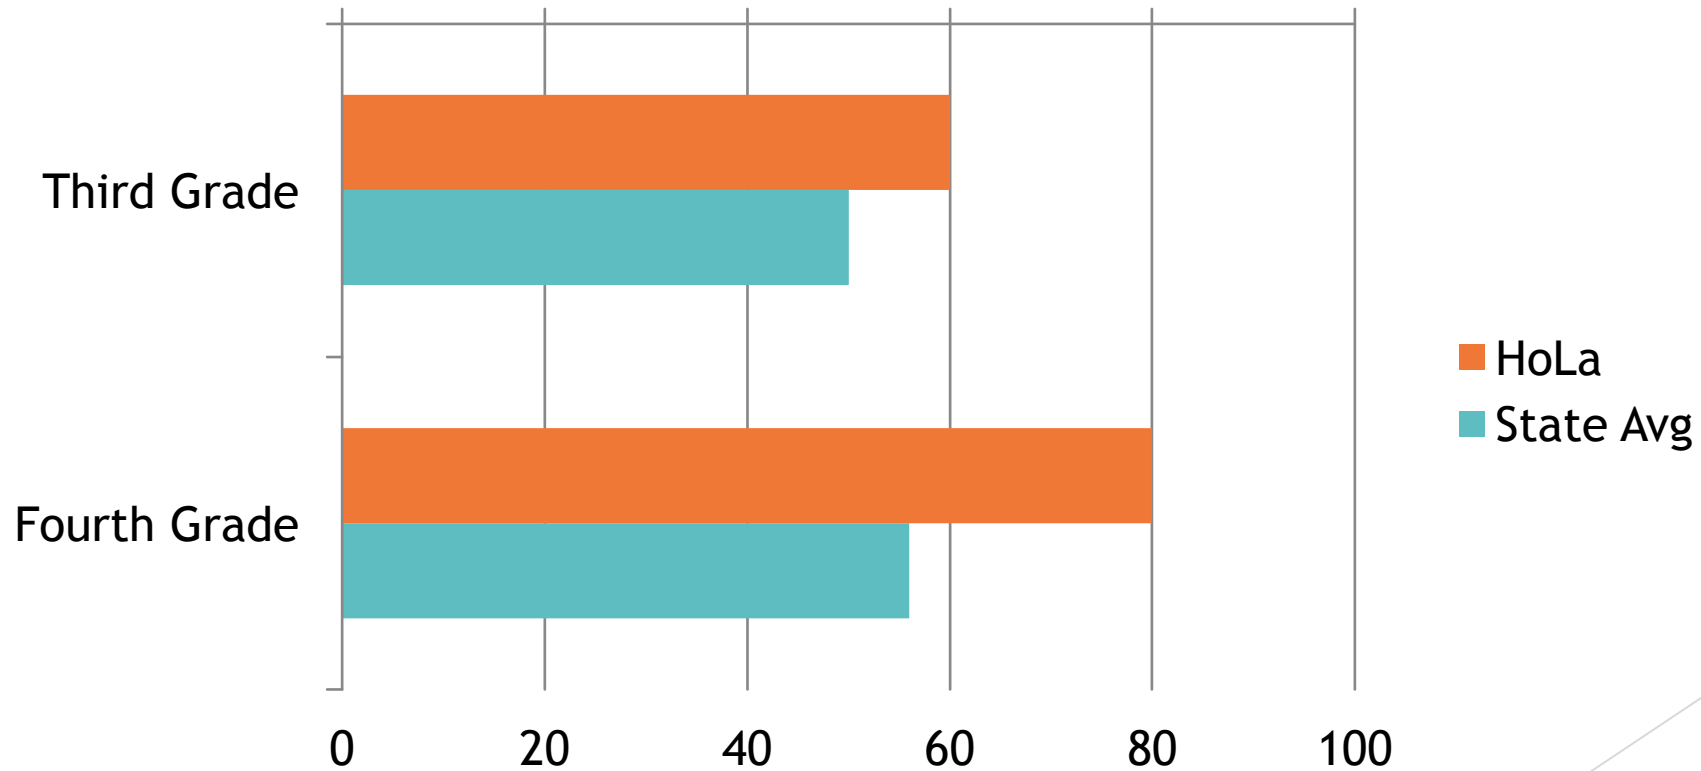

2017 PARCC: English Language Arts