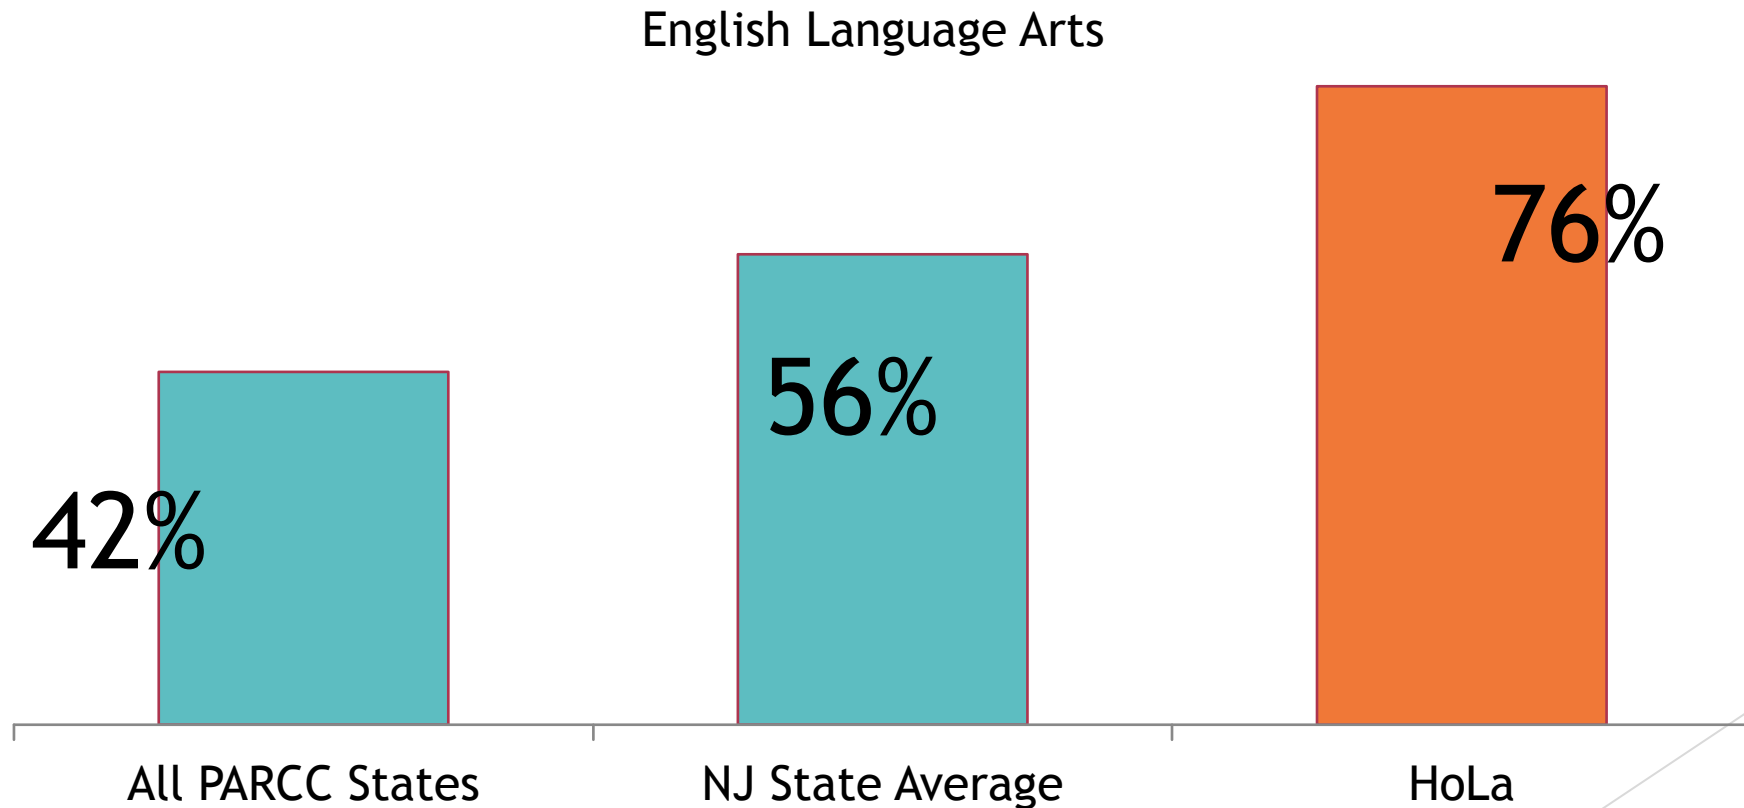

HoLa Results

8 YEARS OF EXCELLENCE...

- 🚌 Tier One High Performing School (NJDOE)
- 🚌 World Languages Model School
- 🚌 #2 among 81 Hudson County charter AND district schools
- 🚌 #6 best elementary charter school in the state
- 🚌 Top 10% among charters across the country

NICHE: HoLa's Public School Ranking

- #2 among 81 Hudson County charter AND district schools
- #6 best elementary charter school in the state
- Top 10% among charters across the country

PARCC: English Language Arts, 3-8